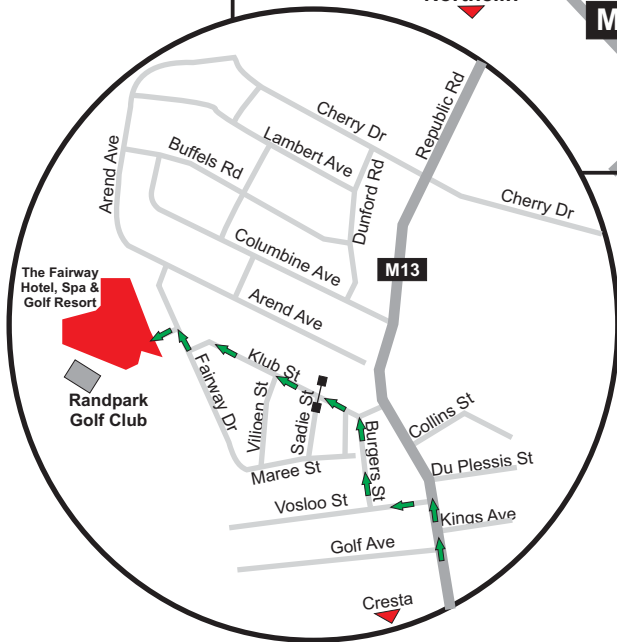

THE FAIRWAY HOTEL
SPA & GOLF RESORT

GPS co-ordinates: S 26°06.868 E 027°57.972
(Map not to scale)

Key:
■ — ■ Boom
➔ Recommended route

CENTRAL RESERVATIONS TEL: 08611 GUVON / 48866
THE FAIRWAY HOTEL, SPA & GOLF RESORT Tel: +27(0)11 478 8000 Fax: +27 (0)11 431 2256
SETPERK STREET, RANDPARK (RANDPARK GOLF COURSE), RANDBURG, JOHANNESBURG
www.thefairway.co.za