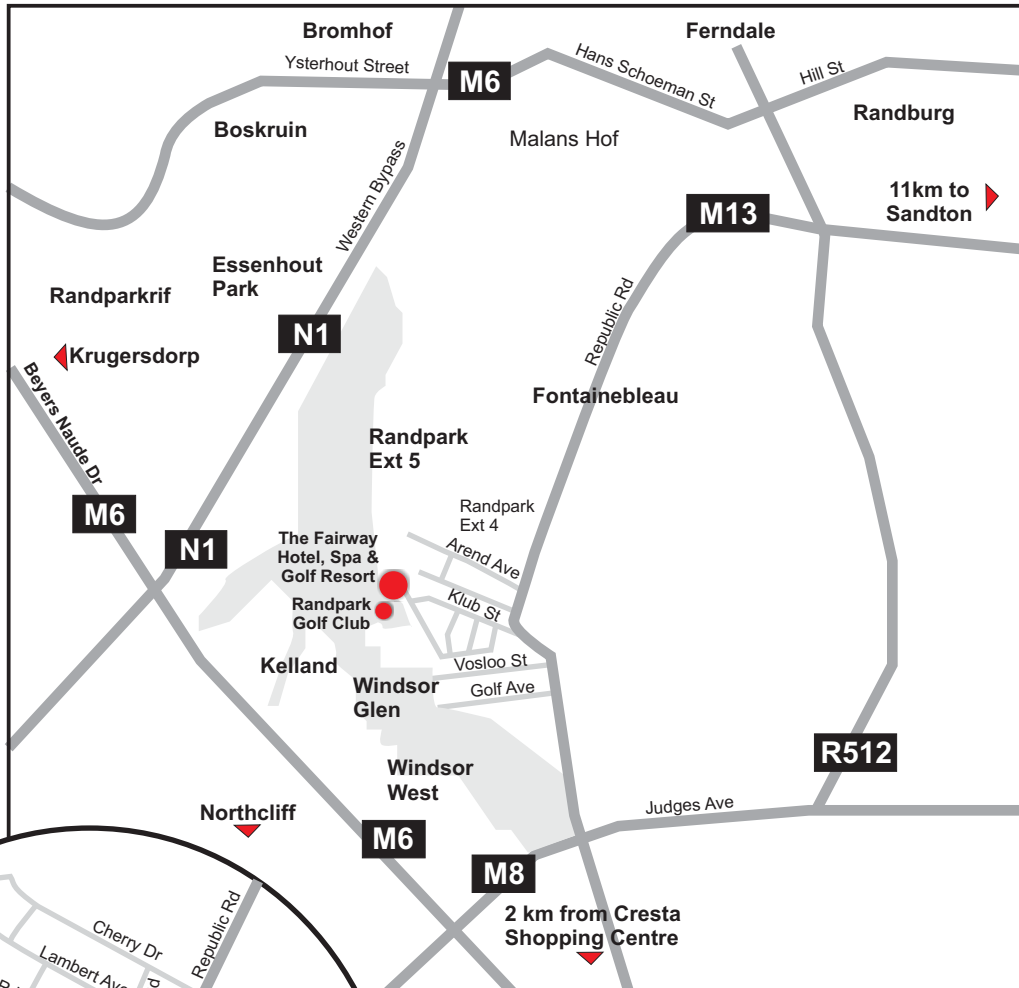

THE FAIRWAY HOTEL
SPA & GOLF RESORT

GPS co-ordinates: S 26°06.868 E 027°57.972
(Map not to scale)

Key:
■ — ■ Boom
➔ Recommended route

CENTRAL RESERVATIONS TEL: 08611 GUVON / 48866
THE FAIRWAY HOTEL, SPA & GOLF RESORT Tel: +27(0)11 478 8000 Fax: +27 (0)11 431 2256
SETPERK STREET, RANDPARK (RANDPARK GOLF COURSE), RANDBURG, JOHANNESBURG
www.thefairway.co.za